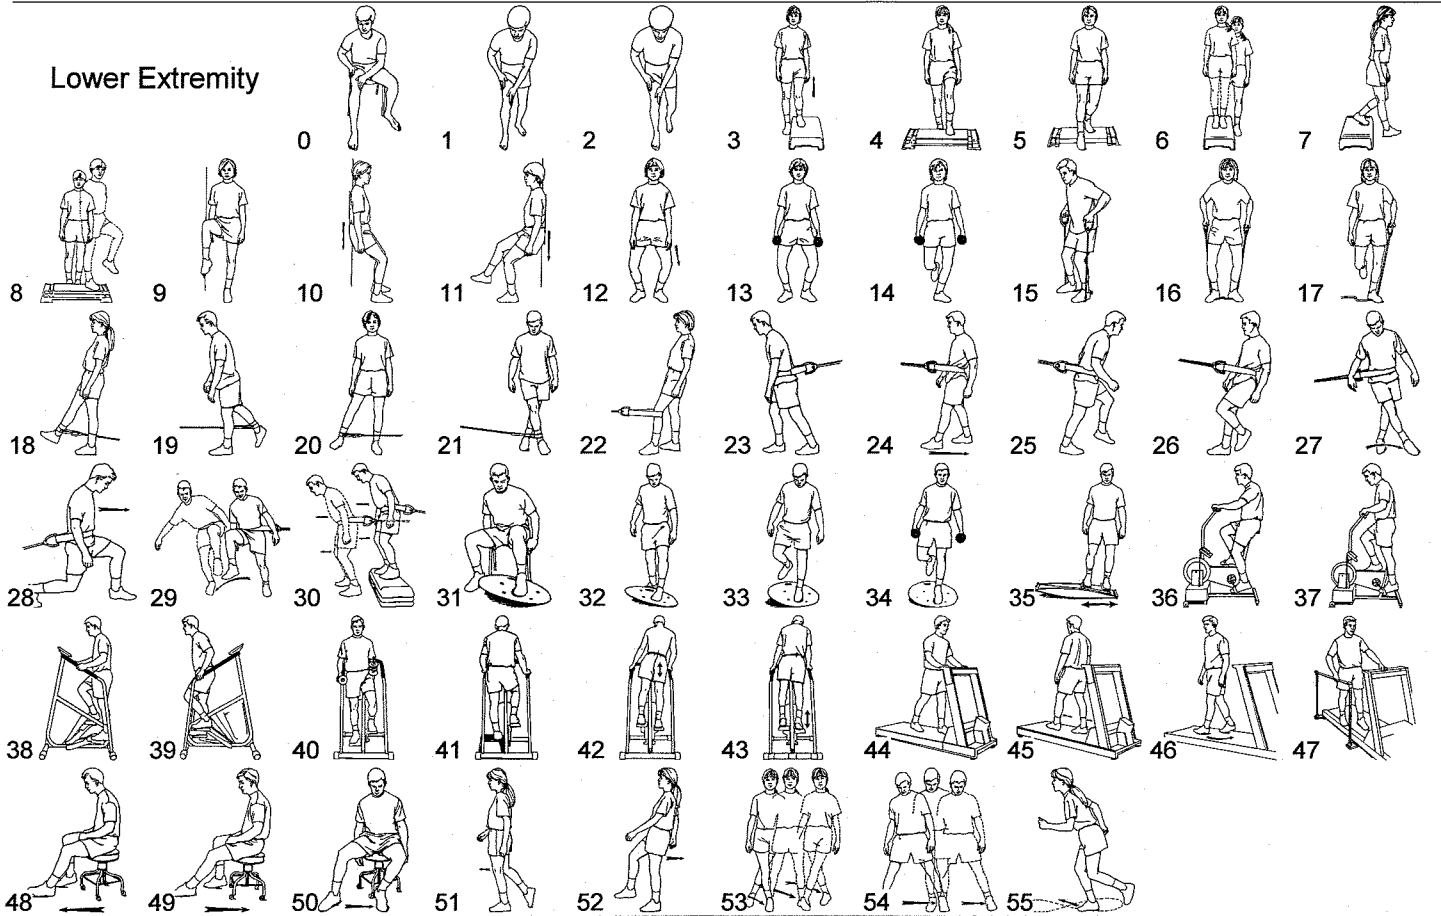

Closed Chain Kit

Lower Extremity

Upper Extremity